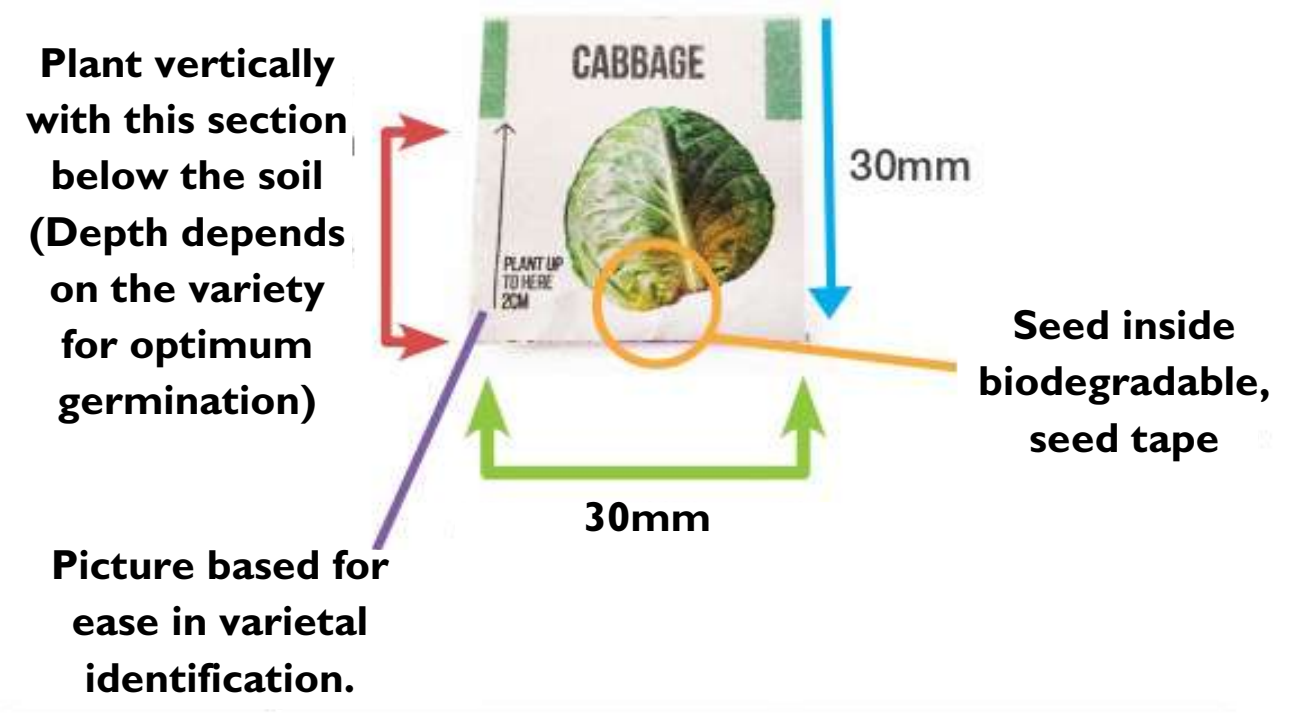

WE HELP PEOPLE TO GET GROWING & BUILD RESILIANCE

SCHOOL HOUSEHOLD COMMUNITY.....

ReelTM
GARDENING

GROW FOOD ANYWHERE. JUST ADD WATER!

SEED TAPE

Reel Gardening is a South African Social Enterprise that manufactures a patented biodegradable, seed tape. The Seed Tape is planted vertically with the colour tab above the soil. This holds seeds at the correct depth for optimum germination. Once planted you can always see your seed label and will know exactly what you planted and where you planted it. No need to water the whole garden because you can see exactly where the seed is and where your plant will sprout from. The tape also stays damp longer and holds water around the seed.