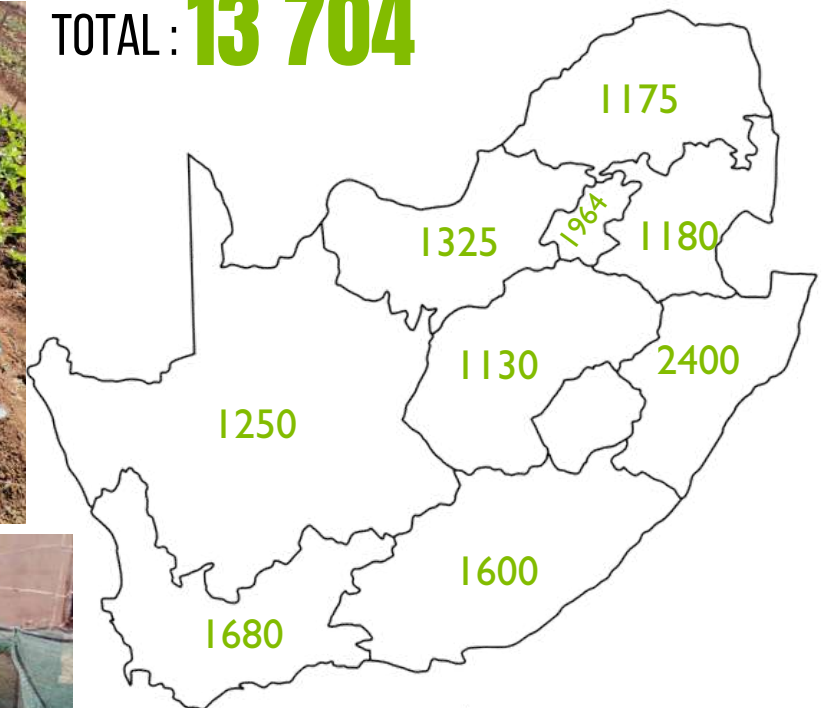

PHASE 1

SCHOOL EDUCATION GARDEN & HOUSEHOLD GARDENS

PHASE 2

AGRIHUB

PHASE 3

AGRIPRENURES

PHASE 4

EMERGING FARMERS

YEARLY HOUSEHOLD GARDEN PROGRAMME

HOUSEHOLDS IMPACTED OVER PAST
18 MONTHS :

TOTAL: **13 704**

IMPLEMENTING PARTNERS **ReelLife**

3 YEAR GOAL = 125 000 HOUSEHOLDS HELPED : 500 000 BENEFICIARIES