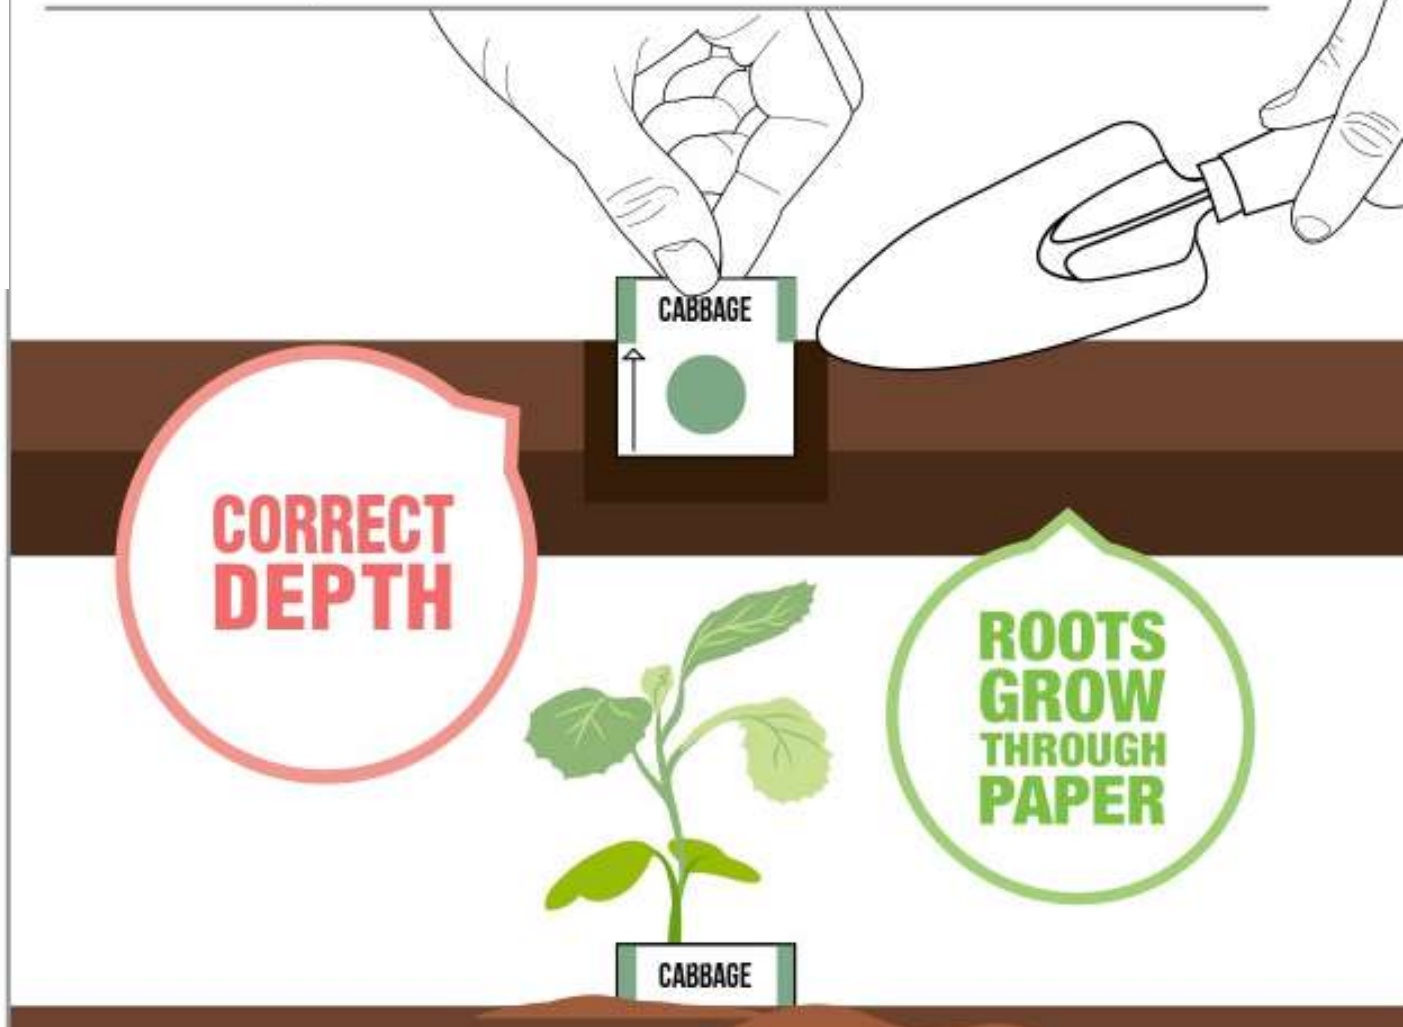

WE HELP PEOPLE TO GET GROWING & BUILD RESILIANCE

SCHOOL HOUSEHOLD COMMUNITY.....

ReelTM
GARDENING

GROW FOOD ANYWHERE. JUST ADD WATER!

SEED TAPE

Reel Gardening is a South African Social Enterprise that manufactures a patented biodegradable, seed tape. The Seed Tape is planted vertically with the colour tab above the soil. This holds seeds at the correct depth for optimum germination. Once planted you can always see your seed label and will know exactly what you planted and where you planted it. No need to water the whole garden because you can see exactly where the seed is and where your plant will sprout from. The tape also stays damp longer and holds water around the seed.

Digital

APP TELLS YOU EXACTLY WHAT YOU NEED TO DO IN YOUR GARDEN DAILY ACCORDING TO WHAT YOU PLANTED AND WHEN.

REMINDERS ARE SENT DAILY TO WATER.

APP ENABLES DAILY TRAINING AND ACCURATE REPORTING

SCHOOL GARDEN KITS