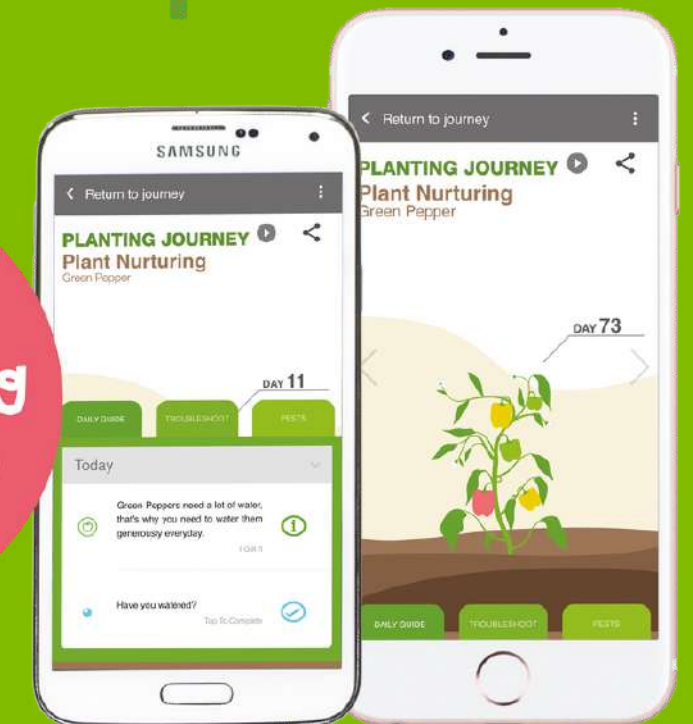

WE HELP PEOPLE TO GET GROWING & BUILD RESILIANCE

SCHOOL HOUSEHOLD COMMUNITY.....

ReelTM
GARDENING

GROW FOOD ANYWHERE. JUST ADD WATER!

SEED TAPE

Reel Gardening is a South African Social Enterprise that manufactures a patented biodegradable, seed tape. The Seed Tape is planted vertically with the colour tab above the soil. This holds seeds at the correct depth for optimum germination. Once planted you can always see your seed label and will know exactly what you planted and where you planted it. No need to water the whole garden because you can see exactly where the seed is and where your plant will sprout from. The tape also stays damp longer and holds water around the seed.

TRAINING AND SKILLS TRANSFER

Physical

**IN PERSON TRAINING DONE
BY OUR PARTNER NGO'S**

Digital

DIGITAL TRAIN THE TRAINER

- TRAINING VIDEOS
- WORKBOOKS
- IN-GARDEN CHECKLISTS
- TUTORIALS
- TESTS
- CERTIFICATE OF RECOGNITION

Digital

APP TELLS YOU EXACTLY WHAT YOU NEED TO DO IN YOUR GARDEN DAILY ACCORDING TO WHAT YOU PLANTED AND WHEN.

REMINDERS ARE SENT DAILY TO WATER.

APP ENABLES DAILY TRAINING AND ACCURATE REPORTING

SCHOOL GARDEN KITS